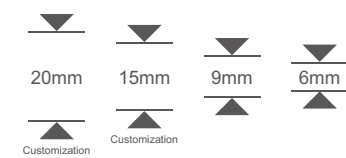

MORE ROOM

MORE ROOM

MN020BP261206
MN020BY261206
佛罗伦萨 Florentines Ash

1200x2600mm
干粒抛 / 数码哑光
Nanotech Polished / Satin(Matt)

- Scratch Resistant
- Colors Ultra-Nature
- Corrosion Resistance
- Stain Resistant
- Compression Resistant
- Fire Resistant