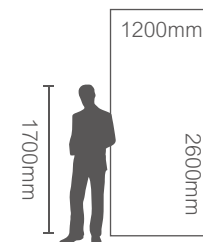

MORE ROOM

MORE ROOM

MN020BP261206
MN020BY261206
佛罗伦萨 Florentines Ash

1200x2600mm
干粒抛 / 数码哑光
Nanotech Polished / Satin(Matt)

- Scratch Resistant
- Colors Ultra-Nature
- Corrosion Resistance
- Stain Resistant
- Compression Resistant
- Fire Resistant